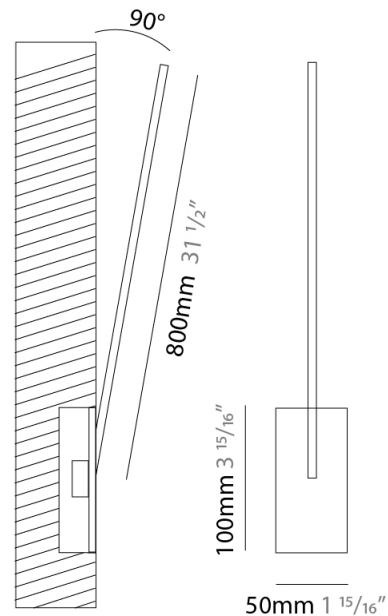

SPILLO 1 ROD RECESSED

D46018- _____ - _____
base number   Color   Finish
                         Temperature   Options

1. To build a product code in our configurator select the specify button on the base model # product page
2. To build a manual product code on this datasheet choose from the options listed below in blue font and add the suffix to the base model #

GENERAL

Series: Spillo
Subseries: Spillo 1 Rod
Partner: Icone
Division: Design
Installation: Recessed
Product Type: Ceiling Recessed
Mounting Location: Ceiling
Light Distribution: Adjustable

PHYSICAL

Shape: Rectangle
Width (mm): 50
Width (in): 1 ¹⁵/₁₆
Height (mm): 800
Height (in): 31 ¹/₂
Fixture Finish: WHI / BLK / CHR / BGD
Fixture Material: Brass

ELECTRICAL

Lamp Type: LED
Total Output Wattage (W): 10.56
Dimming: 0-10V Dimming
Driver Included: No
Driver Location: Remote
Driver Type: Constant Voltage - 120Vac
Driver Class: Class 2
Input Voltage (V): 120
Output Voltage (V): 12
Upon Request: (Not included, see components) 0-10Vdc dimming / 277Vac

LED

Color Temperature (°K): 2700 / 3000
Nominal Lumen (lm): 880
CRI: >90 CRI
Lamp Life (hrs): 50000

OPTICAL

Adjustability: Tilt 120°

RATINGS AND CERTIFICATIONS

Certified By: Certified for North American Standards
IP rating: IP20