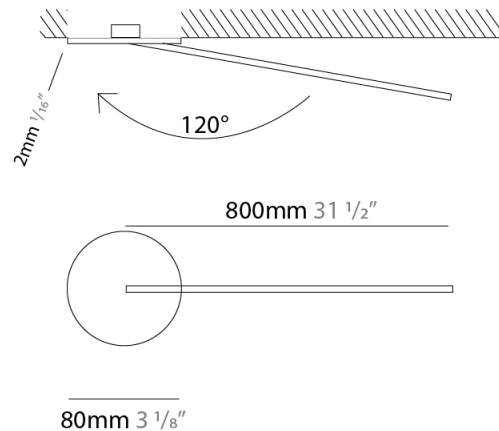

Shape: Rectangle
 Width (mm): 50
 Width (in): 1 ¹⁵/₁₆
 Height (mm): 800
 Height (in): 31 ¹/₂
 Fixture Finish: WHI / BLK / CHR / BGD
 Fixture Material: Brass

ELECTRICAL

Lamp Type: LED
 Total Output Wattage (W): 10.56
 Dimming: 0-10V Dimming
 Driver Included: No
 Driver Location: Remote
 Driver Type: Constant Voltage - 120Vac
 Driver Class: Class 2
 Input Voltage (V): 120
 Output Voltage (V): 12
 Upon Request: (Not included, see components) 0-10Vdc dimming / 277Vac

LED

Color Temperature (°K): 2700 / 3000
 Nominal Lumen (lm): 880
 CRI: >90 CRI
 Lamp Life (hrs): 50000

OPTICAL

Adjustability: Tilt 120°

RATINGS AND CERTIFICATIONS

Certified By: Certified for North American Standards
 IP rating: IP20